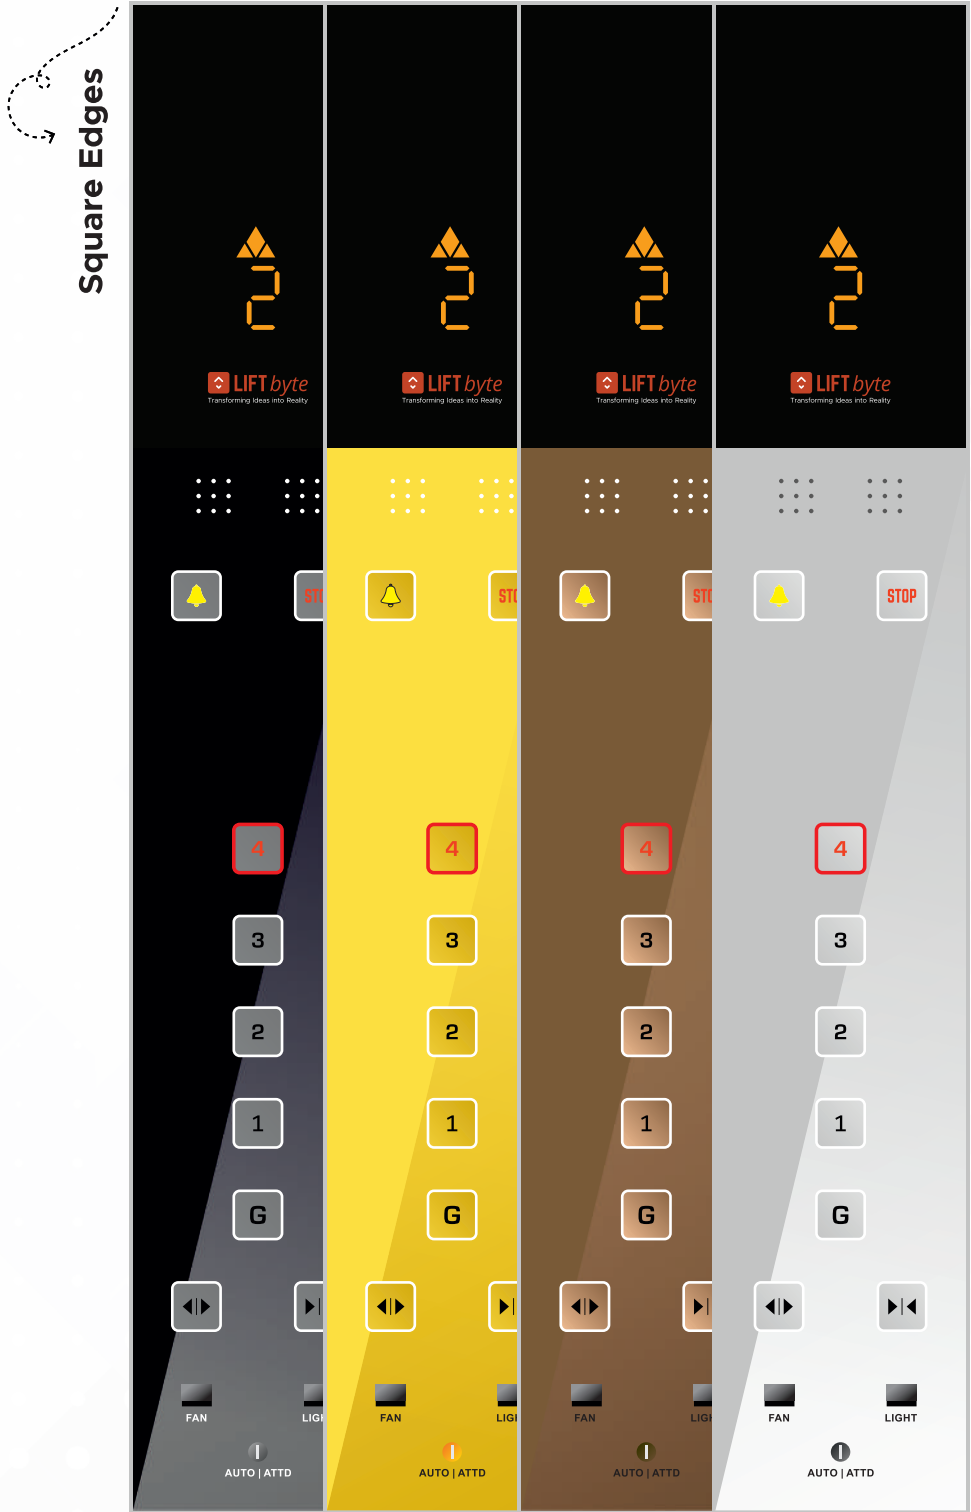

## FRAME OPTIONS

Curved Edges

Black

Gold

Rose Gold

Silver

Curved Edges

Available frame colors for **utmost luxury**.

## ACCESS CONTROL OPTIONS

Password & RFID

Biometric with RFID  
& Password

Face with Biometric  
Password & RFID

Password & RFID  
with Touch

Biometric with RFID  
& Password with Touch

Only RFID

curve

DISPLAY OPTIONS

7 Segment

TFT LCD

Graphic LCD

Amber Dot

Red Dot

White Dot